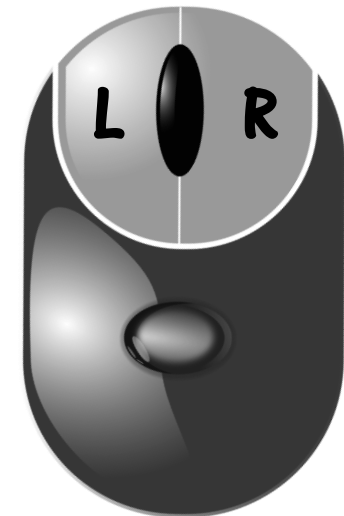

Keyboard Finger Placement Chart

Shift + D = Capital Letter D